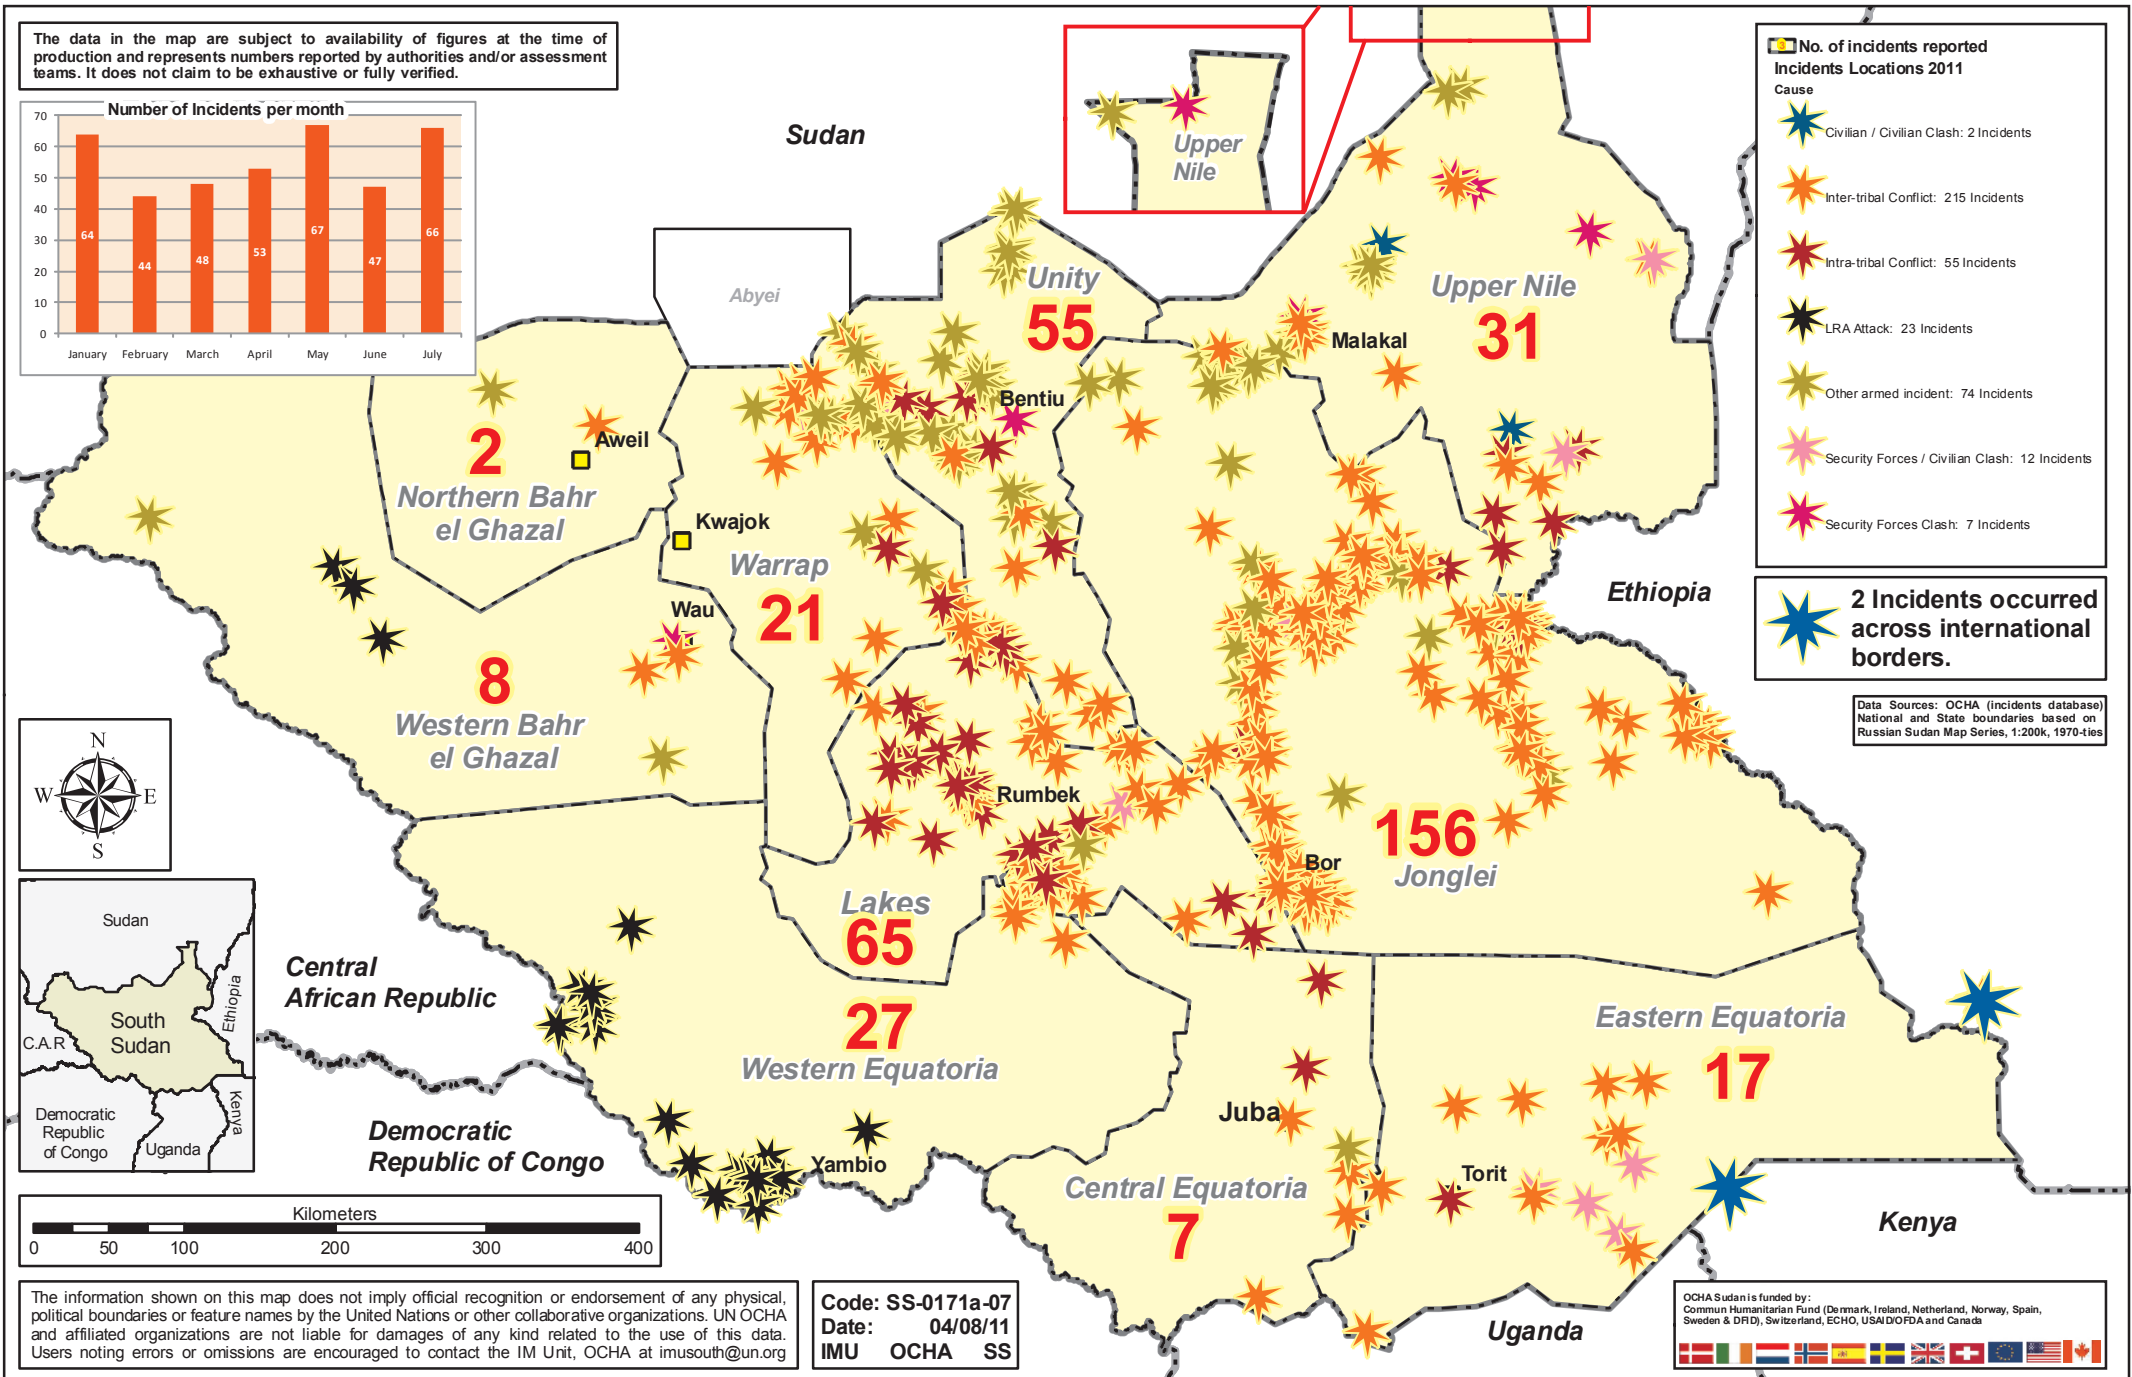

The data in the map are subject to availability of figures at the time of production and represents numbers reported by authorities and/or assessment teams. It does not claim to be exhaustive or fully verified.

- No. of incidents reported**
Incidents Locations 2011
- Civilian / Civilian Clash: 2 Incidents
 - Inter-tribal Conflict: 215 Incidents
 - Intra-tribal Conflict: 55 Incidents
 - LRA Attack: 23 Incidents
 - Other armed incident: 74 Incidents
 - Security Forces / Civilian Clash: 12 Incidents
 - Security Forces Clash: 7 Incidents

2 Incidents occurred across international borders.

Data Sources: OCHA (incidents database), National and State boundaries based on Russian Sudan Map Series, 1:200k, 1970-ties

The information shown on this map does not imply official recognition or endorsement of any physical, political boundaries or feature names by the United Nations or other collaborative organizations. UN OCHA and affiliated organizations are not liable for damages of any kind related to the use of this data. Users noting errors or omissions are encouraged to contact the IM Unit, OCHA at imusouth@un.org