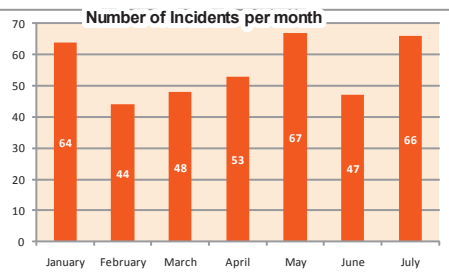

The data in the map are subject to availability of figures at the time of production and represents numbers reported by authorities and/or assessment teams. It does not claim to be exhaustive or fully verified.

- No. of incidents reported**
Incidents Locations 2011
- Civilian / Civilian Clash: 2 Incidents
 - Inter-tribal Conflict: 215 Incidents
 - Intra-tribal Conflict: 55 Incidents
 - LRA Attack: 23 Incidents
 - Other armed incident: 74 Incidents
 - Security Forces / Civilian Clash: 12 Incidents
 - Security Forces Clash: 7 Incidents