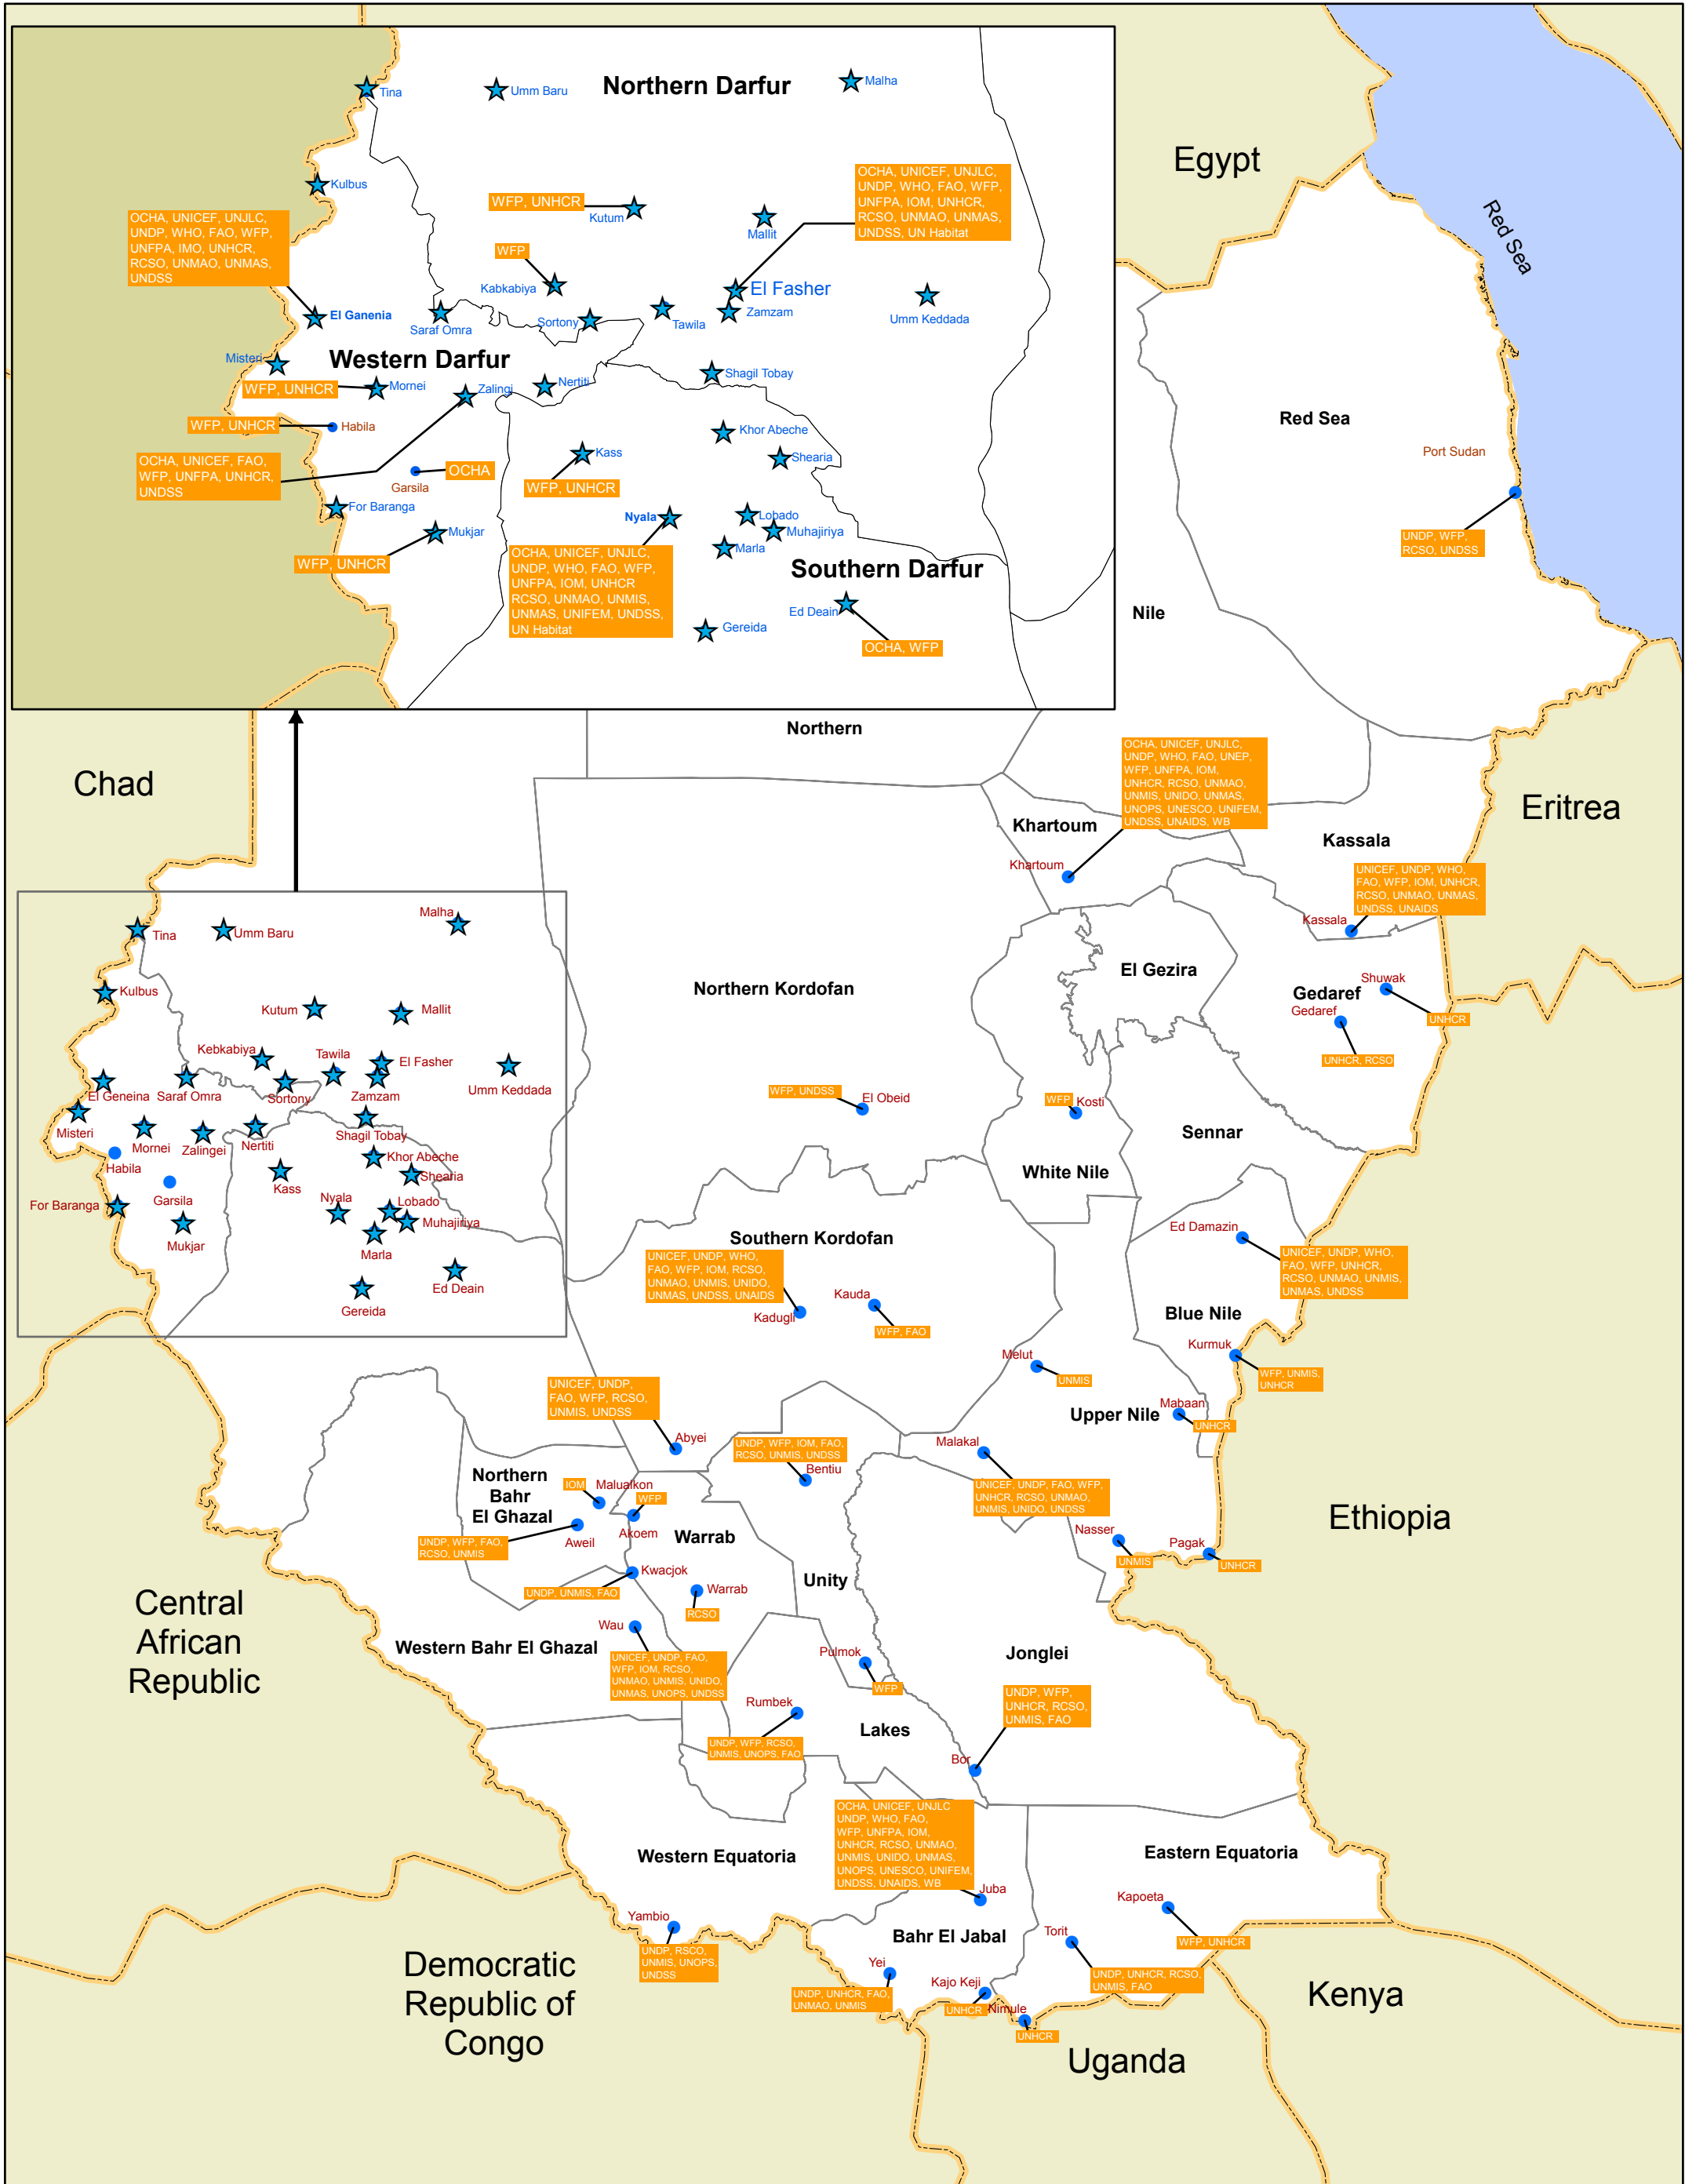

UN Agency Presence in Sudan

Legend

- ★ UNAMID Presence
- UN Agency Presence
- International Boundary
- State Boundary

Data Sources:
 Political Boundaries - SIM
 Settlements - HIC, Field, OCHA
 Agency Locations - UN Agencies, September, 2008
 UNAMID Presence - UNAMID, October, 2008

0 87.5 175 350
 Kilometers
 Projection: Geographic Spheroid: WGS84
 Map Prepare Date: 03 November, 2008 - South Darfur IMU
 File: SU-AGENCIES_01_A3_03Nov08_Agencies Presence in Sudan

The boundaries and names shown do not imply official endorsement or acceptance by the Government of Sudan or the United Nations.