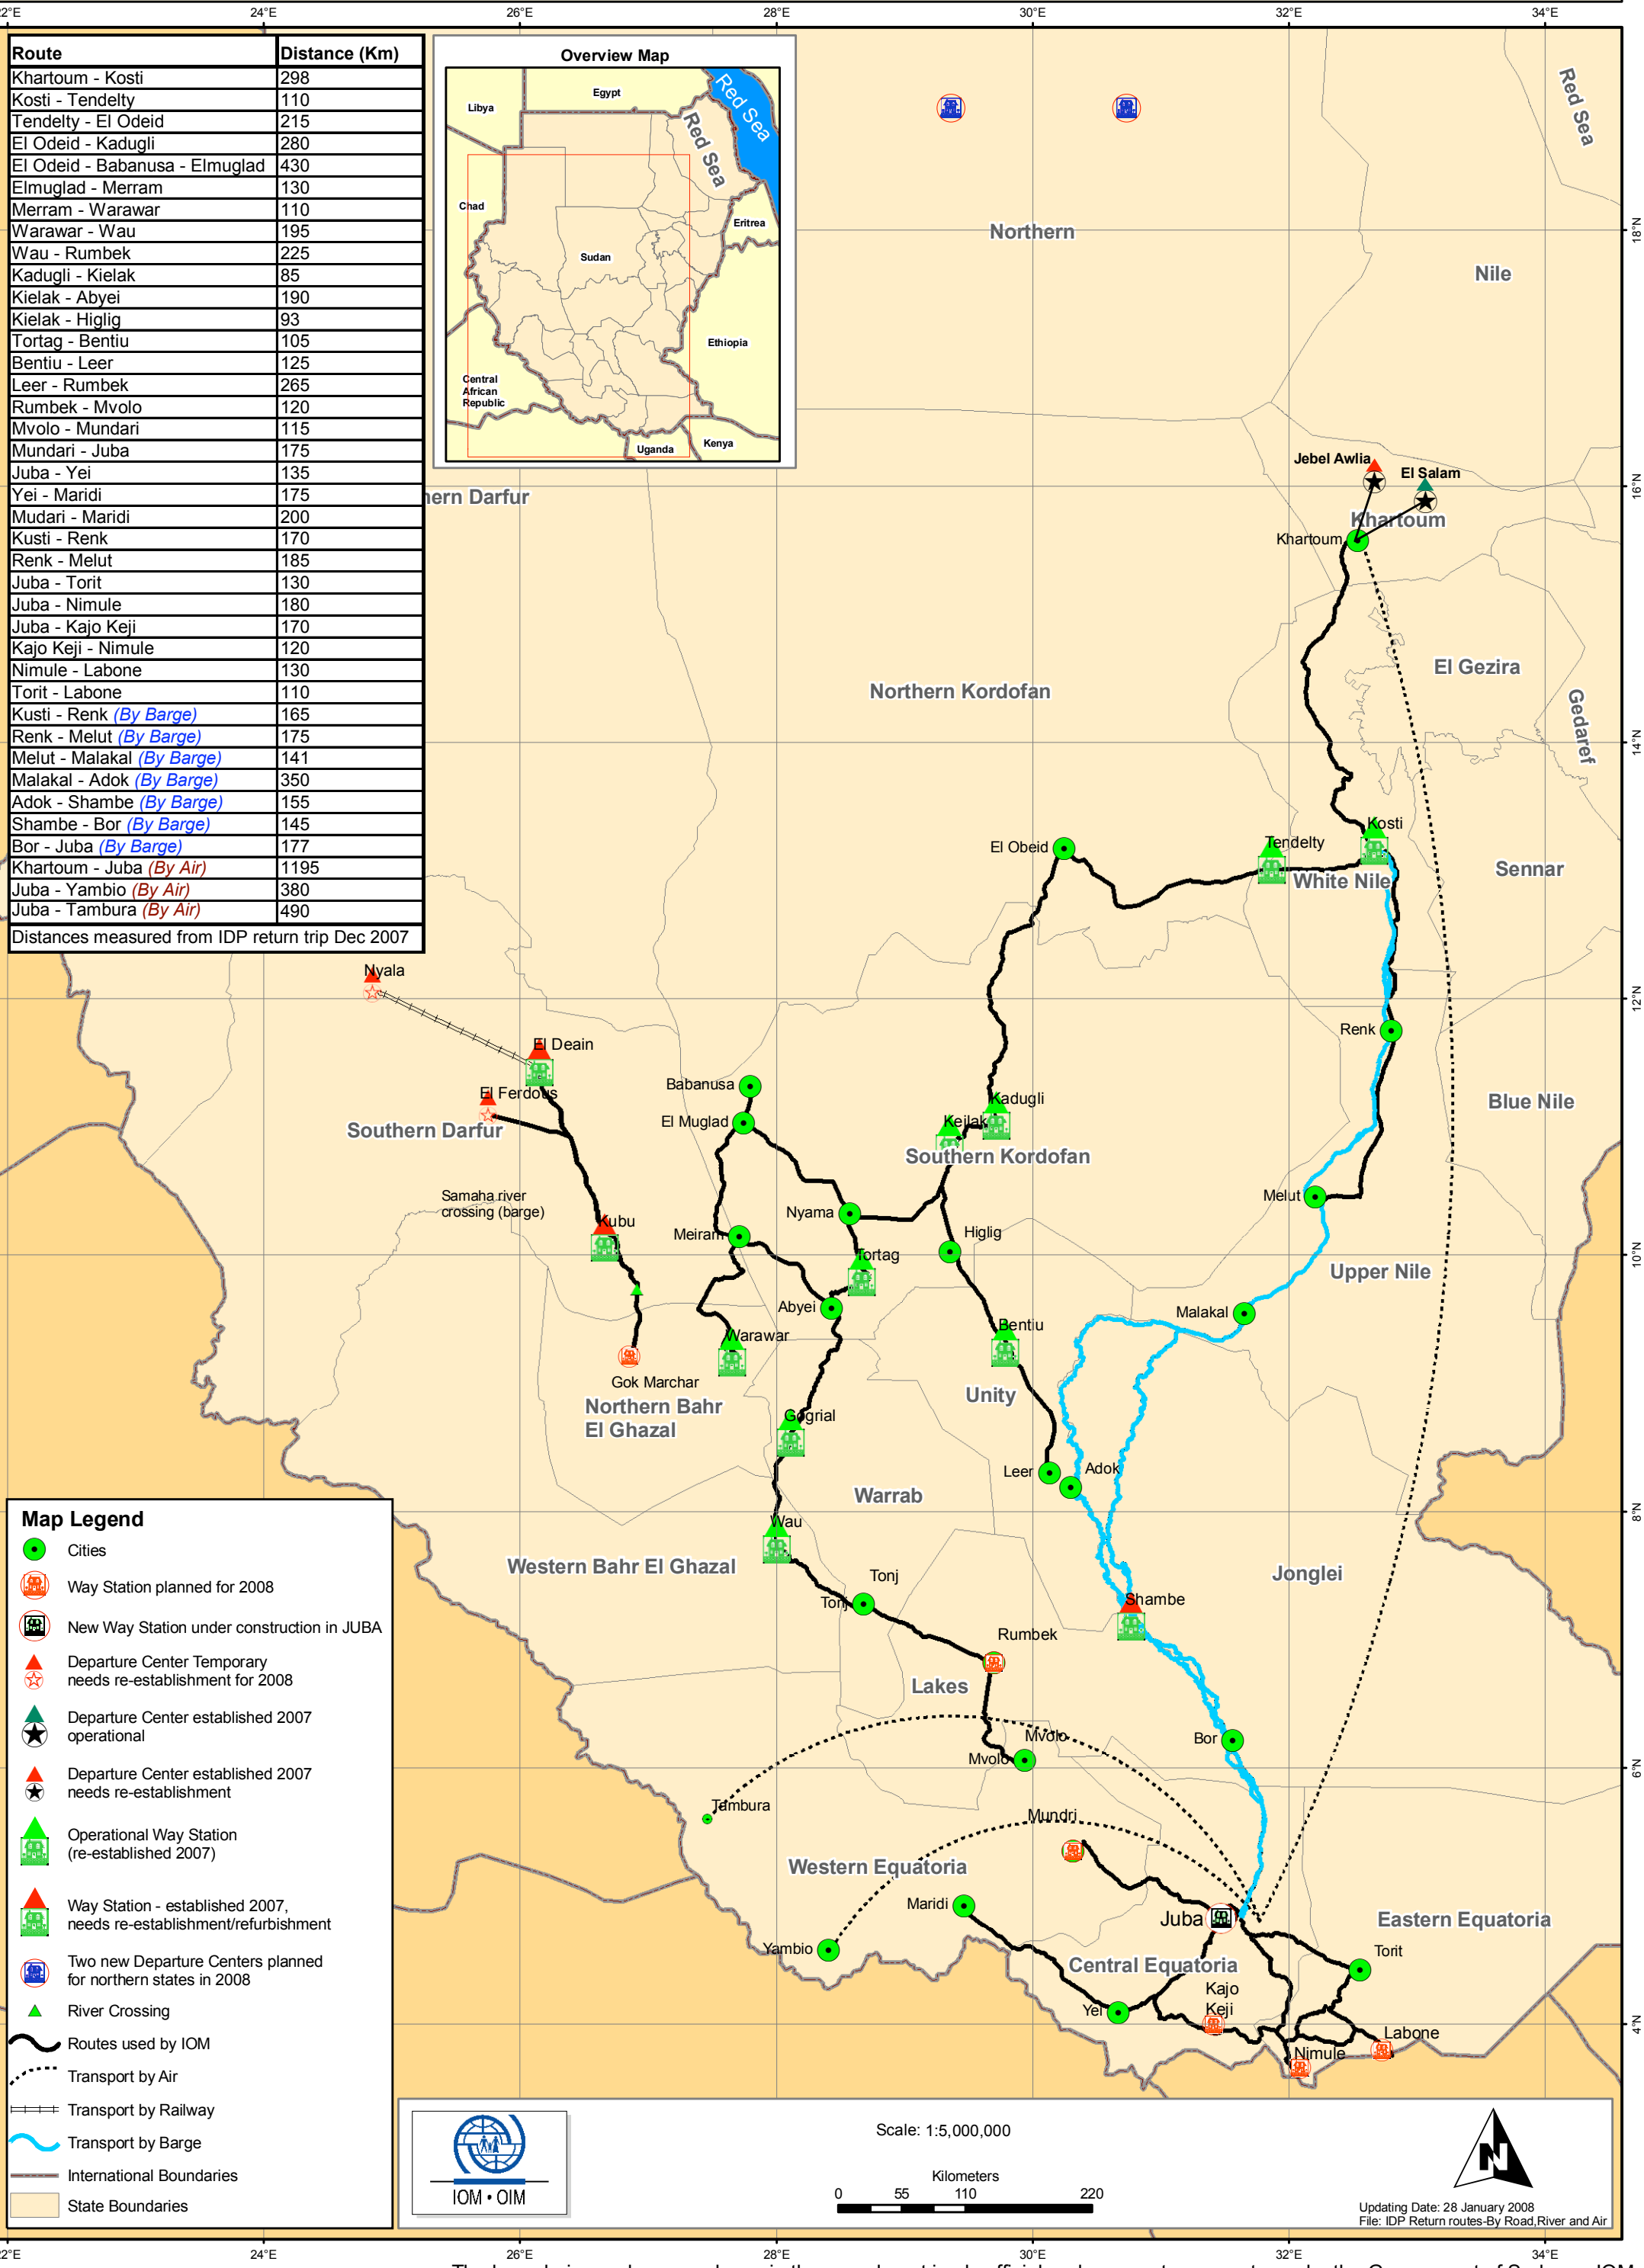

IOM IDP Return routes – By Road, River and Air 2007/2008

The boundaries and names shown in the map do not imply official endorsement or acceptance by the Government of Sudan or IOM